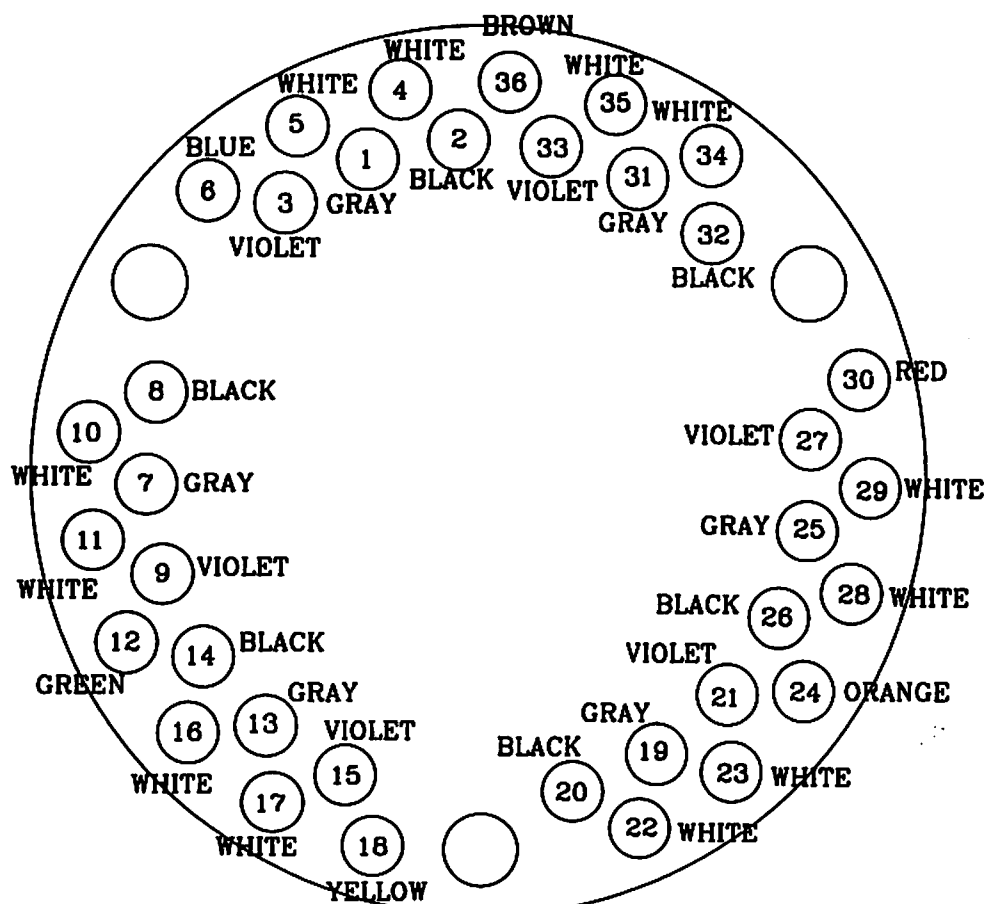

SR36M WIRING DIAGRAM

VIEW OF STATOR

CONNECTOR CONTACT # SLIP RING TERMINAL COLOR

1	GRAY
2	BLACK
3	VIOLET
4	WHITE
5	WHITE
6	BLUE
7	GRAY
8	BLACK
9	VIOLET
10	WHITE
11	WHITE
12	GREEN
13	GRAY
14	BLACK
15	VIOLET
16	WHITE
17	WHITE
18	YELLOW
19	GRAY
20	BLACK
21	VIOLET
22	WHITE
23	WHITE
24	ORANGE
25	GRAY
26	BLACK
27	VIOLET
28	WHITE
29	WHITE
30	RED
31	GRAY
32	BLACK
33	VIOLET
34	WHITE
35	WHITE
36	BROWN

VIEW OF ROTOR

RING #1 IS CLOSEST TO THE ROTOR.
RING #36 IS FURTHEST FROM THE ROTOR.