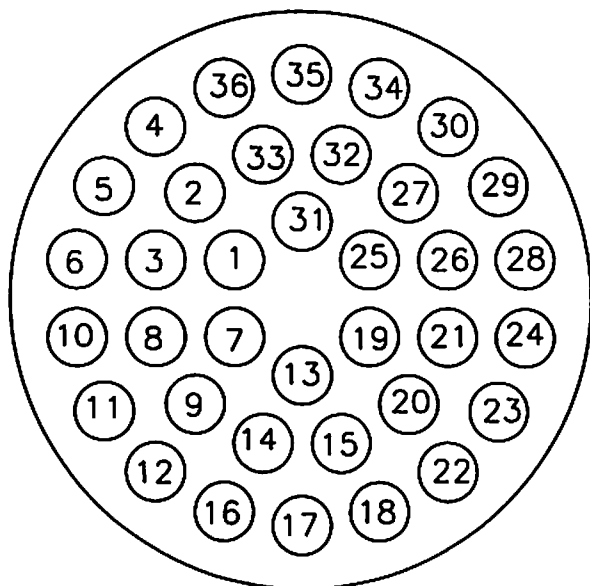

SR36M WIRING DIAGRAM

VIEW OF STATOR

CONNECTOR CONTACT # SLIP RING TERMINAL COLOR

1	GRAY
2	BLACK
3	VIOLET
4	WHITE
5	WHITE
6	BLUE
7	GRAY
8	BLACK
9	VIOLET
10	WHITE
11	WHITE
12	GREEN
13	GRAY
14	BLACK
15	VIOLET
16	WHITE
17	WHITE
18	YELLOW
19	GRAY
20	BLACK
21	VIOLET
22	WHITE
23	WHITE
24	ORANGE
25	GRAY
26	BLACK
27	VIOLET
28	WHITE
29	WHITE
30	RED
31	GRAY
32	BLACK
33	VIOLET
34	WHITE
35	WHITE
36	BROWN

VIEW OF ROTOR

RING #1 IS CLOSEST TO THE ROTOR.
RING #36 IS FURTHEST FROM THE ROTOR.